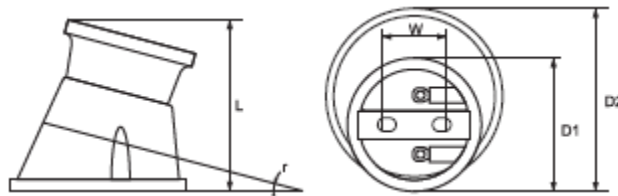

### Lampholder E27 curved

#### Variants and dimensions

Model	Lamp	Material	Size (mm)						Catalogue number	Packing (pcs)
			L	D1	D2	W	d	r		
Lamp holder curved	E27	bakelite	50	42	63	50	4.3	45°	192166	240